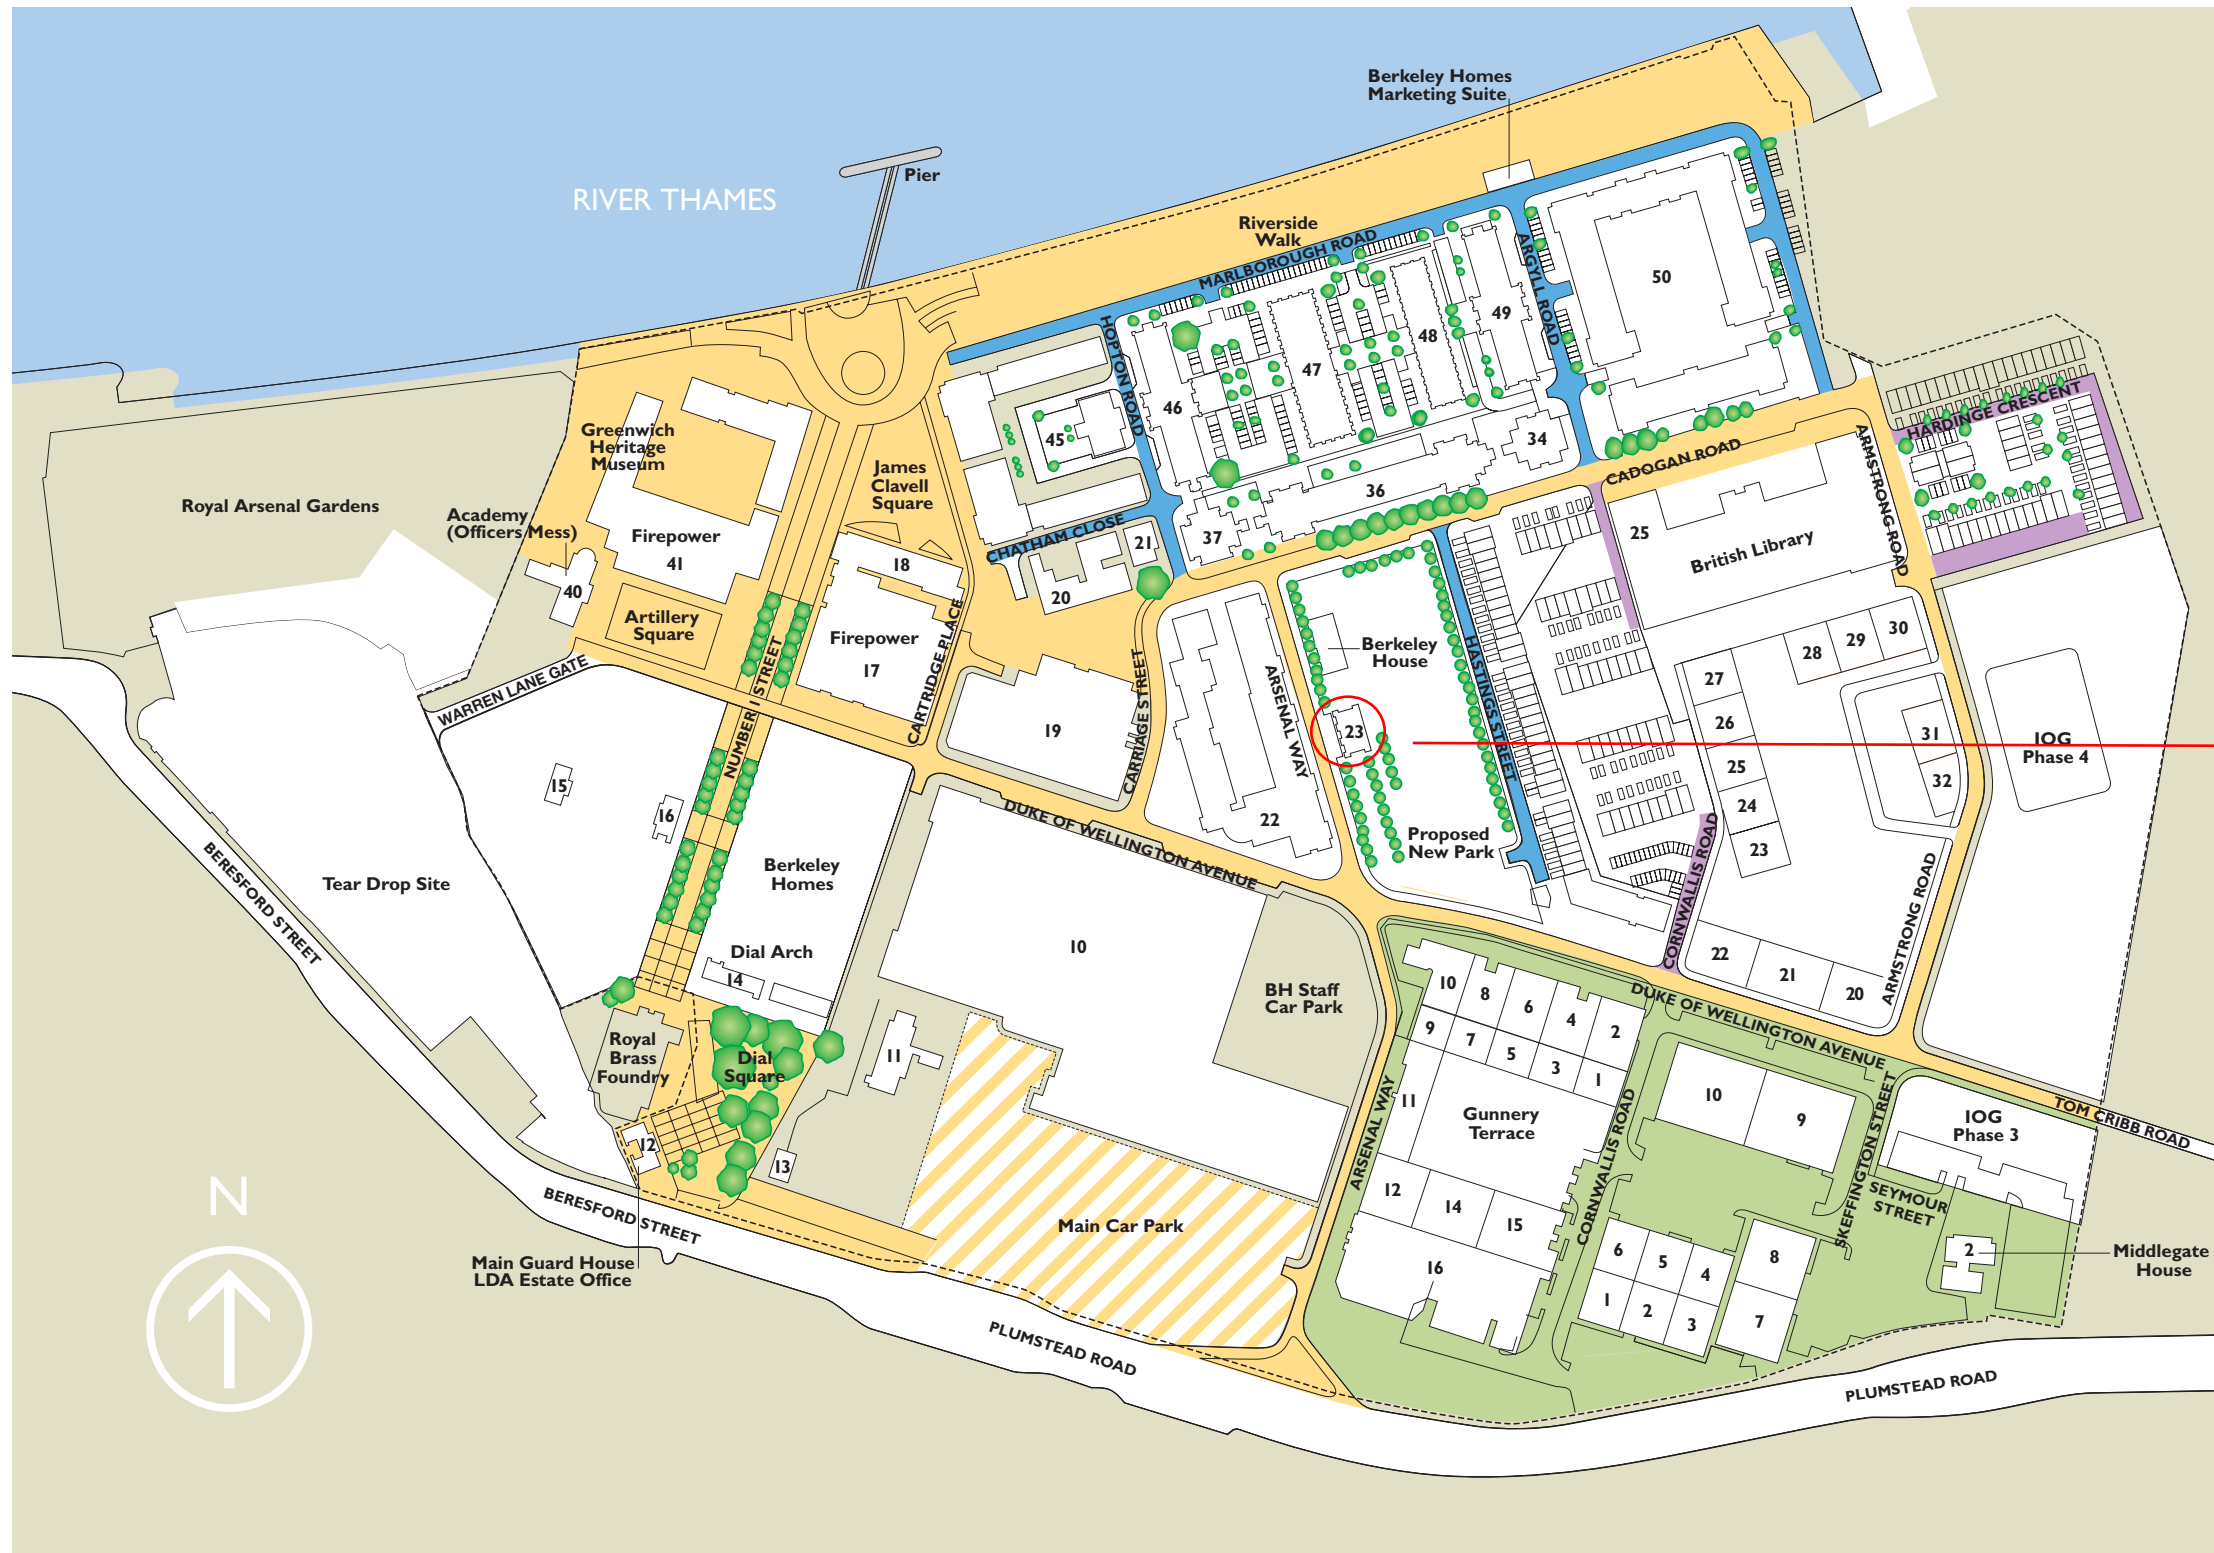

Site map

ROYAL ARSENAL
LONDON

The BodyWorkshop Treatment Rooms
 Top Floor
 Concierge Building
 Arsenal Way
 London SE18 6TF

- Common Parts
- Common Parts up to End January
- Berkeley Homes
- IOG
- Housing Association